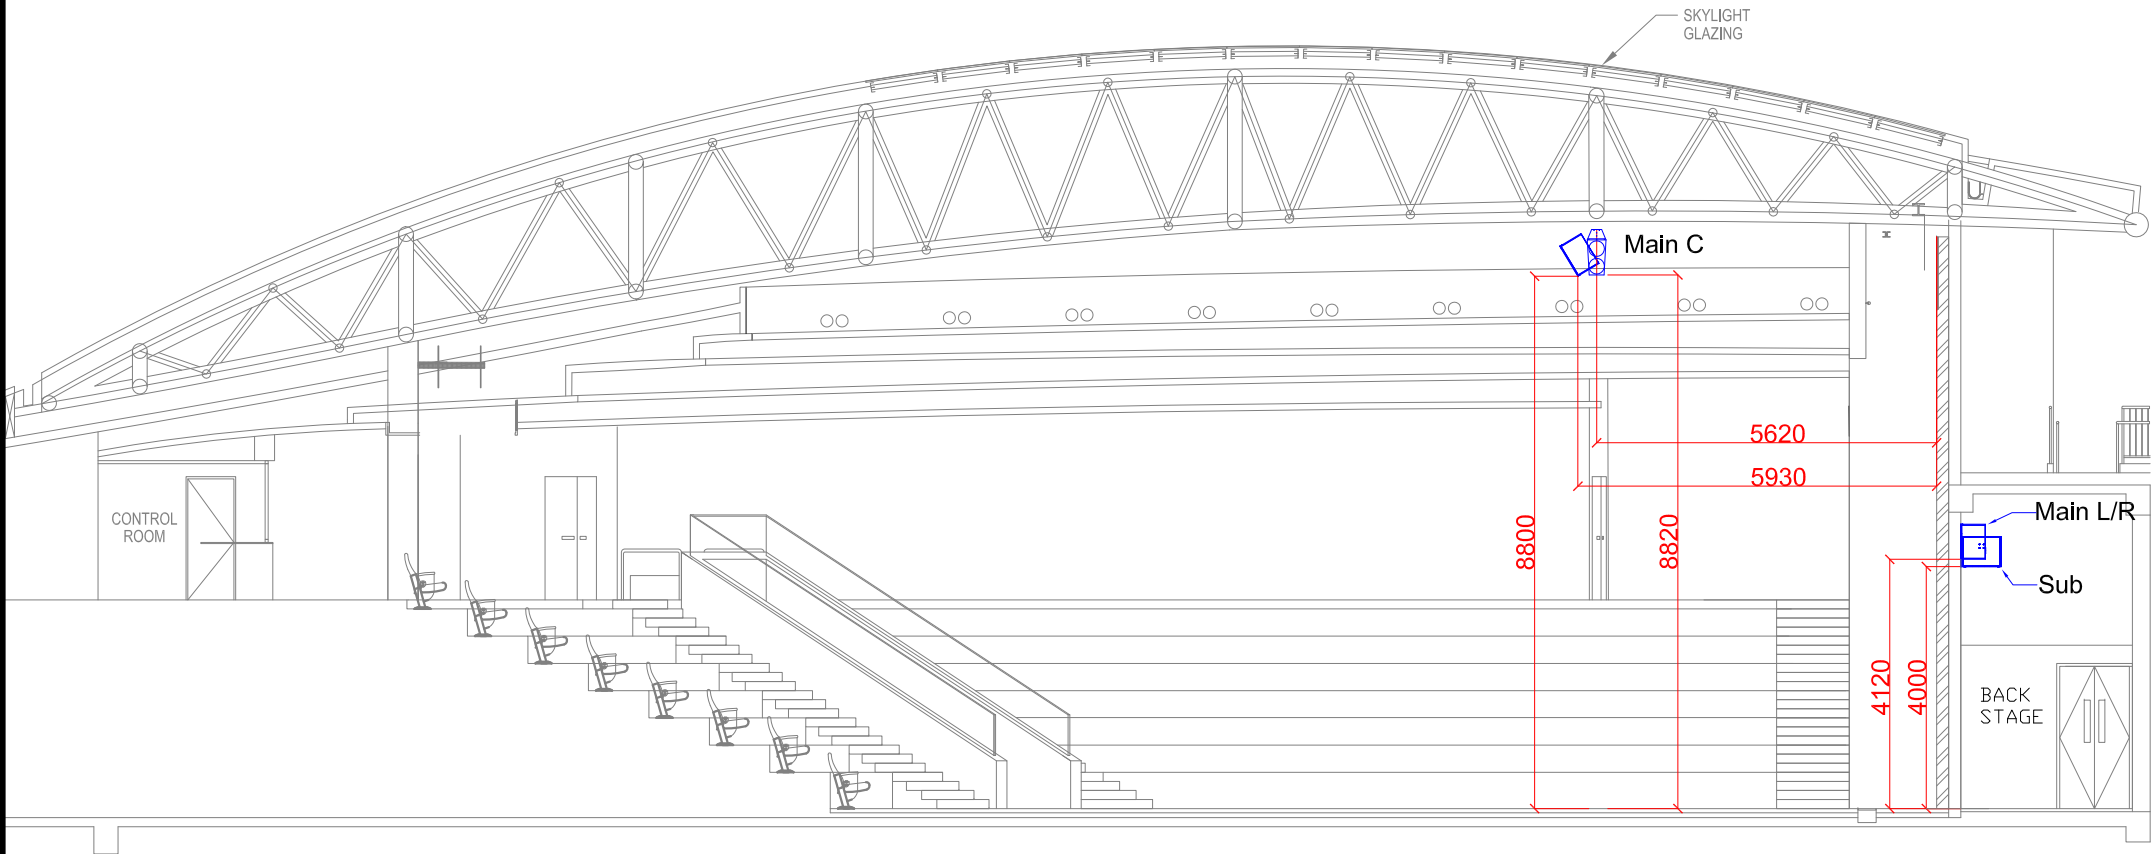

## LEGEND

音箱設備

d&b Q7 main center, left & right (Main LCR)  
兩側的雙聲道揚聲器系統

d&b Qi-SUB subwoofers (Sub)  
兩側的雙聲道低頻揚聲器系統

SCALE not in Scale	SIZE A4	PROJECT Amphitheatre Speaker Project
DATE : 15-08-2018	DRAWING TITLE Amphitheatre Speaker Plan (Top)	DWG NO. -
DRAWN : L.Fai	15-08-2018	
CHECKED : _D	00-00-2000	
APPROVED : _D	00-00-2000	
REVIEWED : _D	00-00-2000	
CHECKING LEVEL : _D		
ALL DIMENSIONS IN mm.		
		TEL:(852) 2584-8655 FAX:(852) 2584-8928 <a href="http://www.hkapa.edu/">http://www.hkapa.edu/</a> 1 Gloucester Road, Wanchai, Hong Kong
		SHEET 03 OF 03 FILENAME JCA Spk Plan 20180827
		REV 1

## LEGEND 音箱設備

d&b Q7 main center, left & right (Main LCR)  
兩側的雙聲道揚聲器系統

d&b Qi-SUB subwoofers (Sub)  
兩側的雙聲道低頻揚聲器系統

SCALE not in Scale	SIZE A4	PROJECT Amphitheatre Speaker Project
DATE : 15-08-2018	DRAWING TITLE Amphitheatre Speaker Plan (Side)	DWG NO. _____
DRAWN : L.Fai	CHECKED : _D	APPROVED : _D
15-08-2018	00-00-2000	00-00-2000
CHECKING LEVEL : _D	ALL DIMENSIONS IN mm.	
		TEL:(852) 2584-8655 FAX:(852) 2584-8928 <a href="http://www.hkaps.edu/">http://www.hkaps.edu/</a> 1 Gloucester Road, Wanchai, Hong Kong
		SHEET 02 OF 03 FILENAME JCA Spk Plan 20180827
		REV 1

## LEGEND 音箱設備

d&b Q7 main center, left & right (Main LCR)  
兩側的雙聲道揚聲器系統

d&b Qi-SUB subwoofers (Sub)  
兩側的雙聲道低頻揚聲器系統

SCALE not in Scale	SIZE A4	PROJECT Amphitheatre Speaker Project
DATE : 15-08-2018	DRAWING TITLE Amphitheatre Speaker Plan (Front)	DWG NO. : -
DRAWN : L.Fai	CHECKED : _D	APPROVED : _D
CHECKING LEVEL : _D	REVIEWED : _D	ALL DIMENSIONS IN mm.
		TEL:(852) 2584-8655 FAX:(852) 2584-8928 http://www.hkapa.edu/ 1 Gloucester Road, Wanchai, Hong Kong
SHEET 01 OF 03		REV 1
FILENAME JCA Spk Plan 20180827		