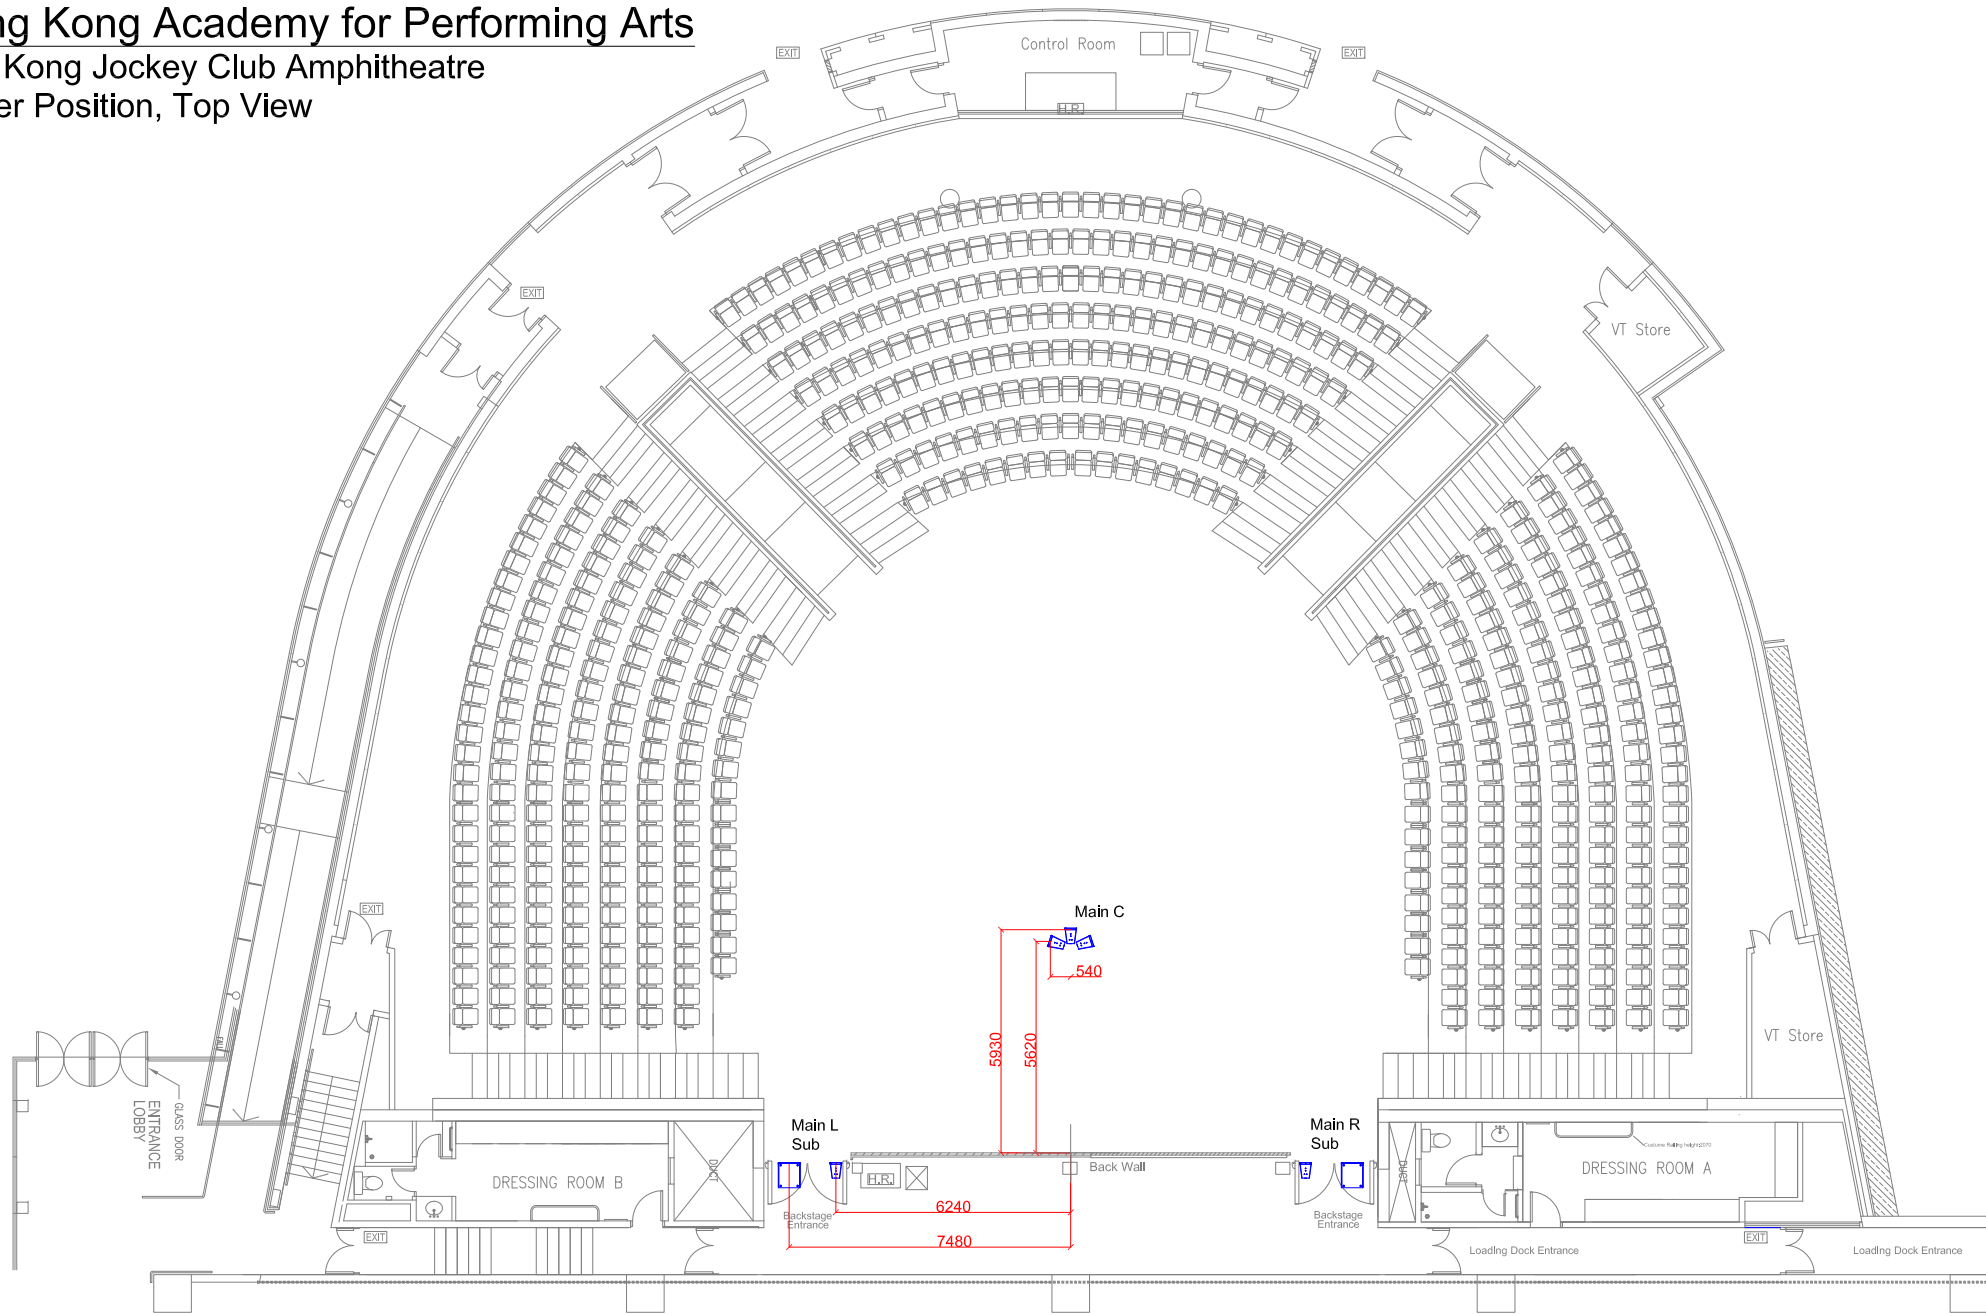

## LEGEND

音箱設備

d&b Q7 main center, left & right (Main LCR)  
兩側的雙聲道揚聲器系統

d&b Qi-SUB subwoofers (Sub)  
兩側的雙聲道低頻揚聲器系統

SCALE not in Scale	SIZE A4	PROJECT Amphitheatre Speaker Project
DATE : 15-08-2018	DRAWING TITLE Amphitheatre Speaker Plan (Top)	DWG NO. -
DRAWN : L.Fai	15-08-2018	
CHECKED : _D	00-00-2000	
APPROVED : _D	00-00-2000	
REVIEWED : _D	00-00-2000	
CHECKING LEVEL : _D		
ALL DIMENSIONS IN mm.		
		TEL:(852) 2584-8655 FAX:(852) 2584-8928 <a href="http://www.hkapa.edu/">http://www.hkapa.edu/</a> 1 Gloucester Road, Wanchai, Hong Kong
		SHEET 03 OF 03 FILENAME JCA Spk Plan 20180827
		REV 1

## LEGEND 音箱設備

d&b Q7 main center, left & right (Main LCR)  
兩側的雙聲道揚聲器系統

d&b Qi-SUB subwoofers (Sub)  
兩側的雙聲道低頻揚聲器系統

SCALE not in Scale	SIZE A4	PROJECT Amphitheatre Speaker Project
DATE : 15-08-2018	DRAWING TITLE Amphitheatre Speaker Plan (Side)	DWG NO. _____
DRAWN : L.Fai	CHECKED : _D	APPROVED : _D
15-08-2018	00-00-2000	00-00-2000
CHECKING LEVEL : _D	ALL DIMENSIONS IN mm.	
		TEL:(852) 2584-8655 FAX:(852) 2584-8928 <a href="http://www.hkaps.edu/">http://www.hkaps.edu/</a> 1 Gloucester Road, Wanchai, Hong Kong
		SHEET 02 OF 03 FILENAME JCA Spk Plan 20180827
		REV 1

## LEGEND 音箱設備

d&b Q7 main center, left & right (Main LCR)  
兩側的雙聲道揚聲器系統

d&b Qi-SUB subwoofers (Sub)  
兩側的雙聲道低頻揚聲器系統

SCALE not in Scale	SIZE A4	PROJECT Amphitheatre Speaker Project
DATE : 15-08-2018	DRAWING TITLE Amphitheatre Speaker Plan (Front)	DWG NO. : -
DRAWN : L.Fai	CHECKED : _D	APPROVED : _D
CHECKING LEVEL : _D	REVIEWED : _D	ALL DIMENSIONS IN mm.
		TEL:(852) 2584-8655 FAX:(852) 2584-8928 http://www.hkapa.edu/ 1 Gloucester Road, Wanchai, Hong Kong
SHEET 01 OF 03		REV 1
FILENAME JCA Spk Plan 20180827		