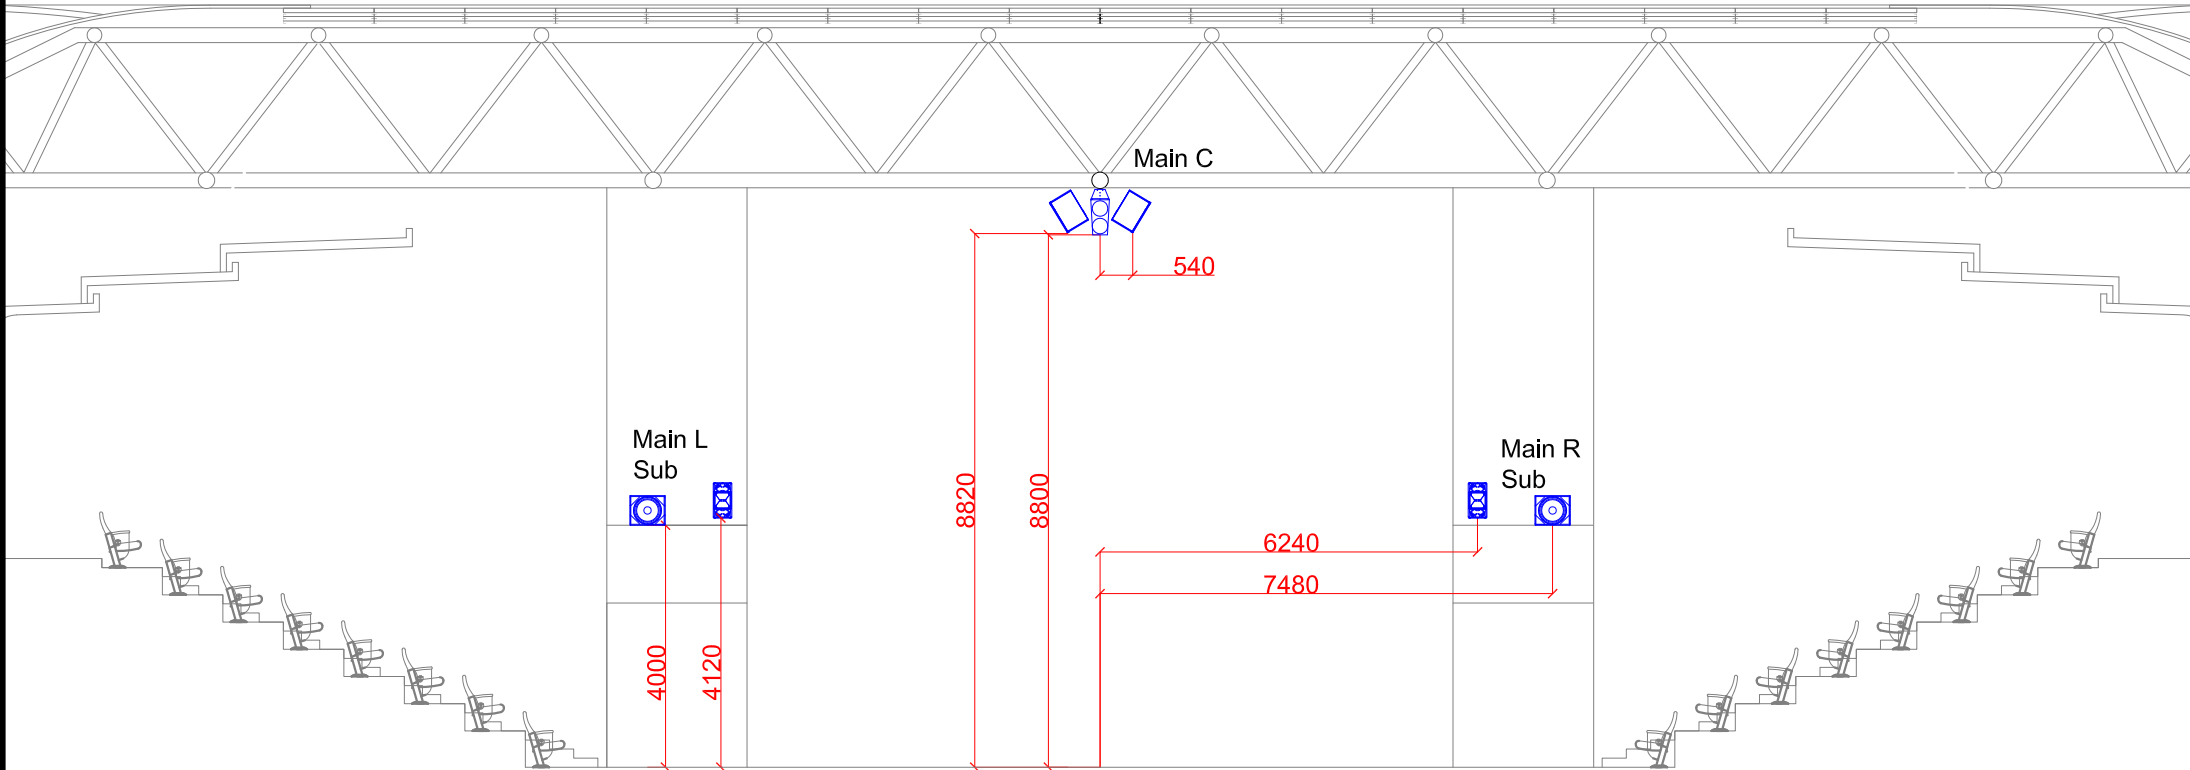

## LEGEND 音箱設備

d&b Q7 main center, left & right (Main LCR)  
兩側的雙聲道揚聲器系統

d&b Qi-SUB subwoofers (Sub)  
兩側的雙聲道低頻揚聲器系統

SCALE not in Scale	SIZE A4	PROJECT Amphitheatre Speaker Project
DATE : 15-08-2018	DRAWING TITLE Amphitheatre Speaker Plan (Side)	DWG NO. _____
DRAWN : L.Fai	CHECKED : _D	APPROVED : _D
15-08-2018	00-00-2000	00-00-2000
CHECKING LEVEL : _D	ALL DIMENSIONS IN mm.	
		TEL:(852) 2584-8655 FAX:(852) 2584-8928 <a href="http://www.hkaps.edu/">http://www.hkaps.edu/</a> 1 Gloucester Road, Wanchai, Hong Kong
		SHEET 02 OF 03 FILENAME JCA Spk Plan 20180827
		REV 1

## LEGEND 音箱設備

d&b Q7 main center, left & right (Main LCR)  
兩側的雙聲道揚聲器系統

d&b Qi-SUB subwoofers (Sub)  
兩側的雙聲道低頻揚聲器系統

SCALE not in Scale	SIZE A4	PROJECT Amphitheatre Speaker Project
DATE : 15-08-2018	DRAWING TITLE Amphitheatre Speaker Plan (Front)	DWG NO. : -
DRAWN : L.Fai	CHECKED : _D	APPROVED : _D
CHECKING LEVEL : _D	REVIEWED : _D	ALL DIMENSIONS IN mm.
		TEL:(852) 2584-8655 FAX:(852) 2584-8928 http://www.hkapa.edu/ 1 Gloucester Road, Wanchai, Hong Kong
SHEET 01 OF 03		REV 1
FILENAME JCA Spk Plan 20180827		