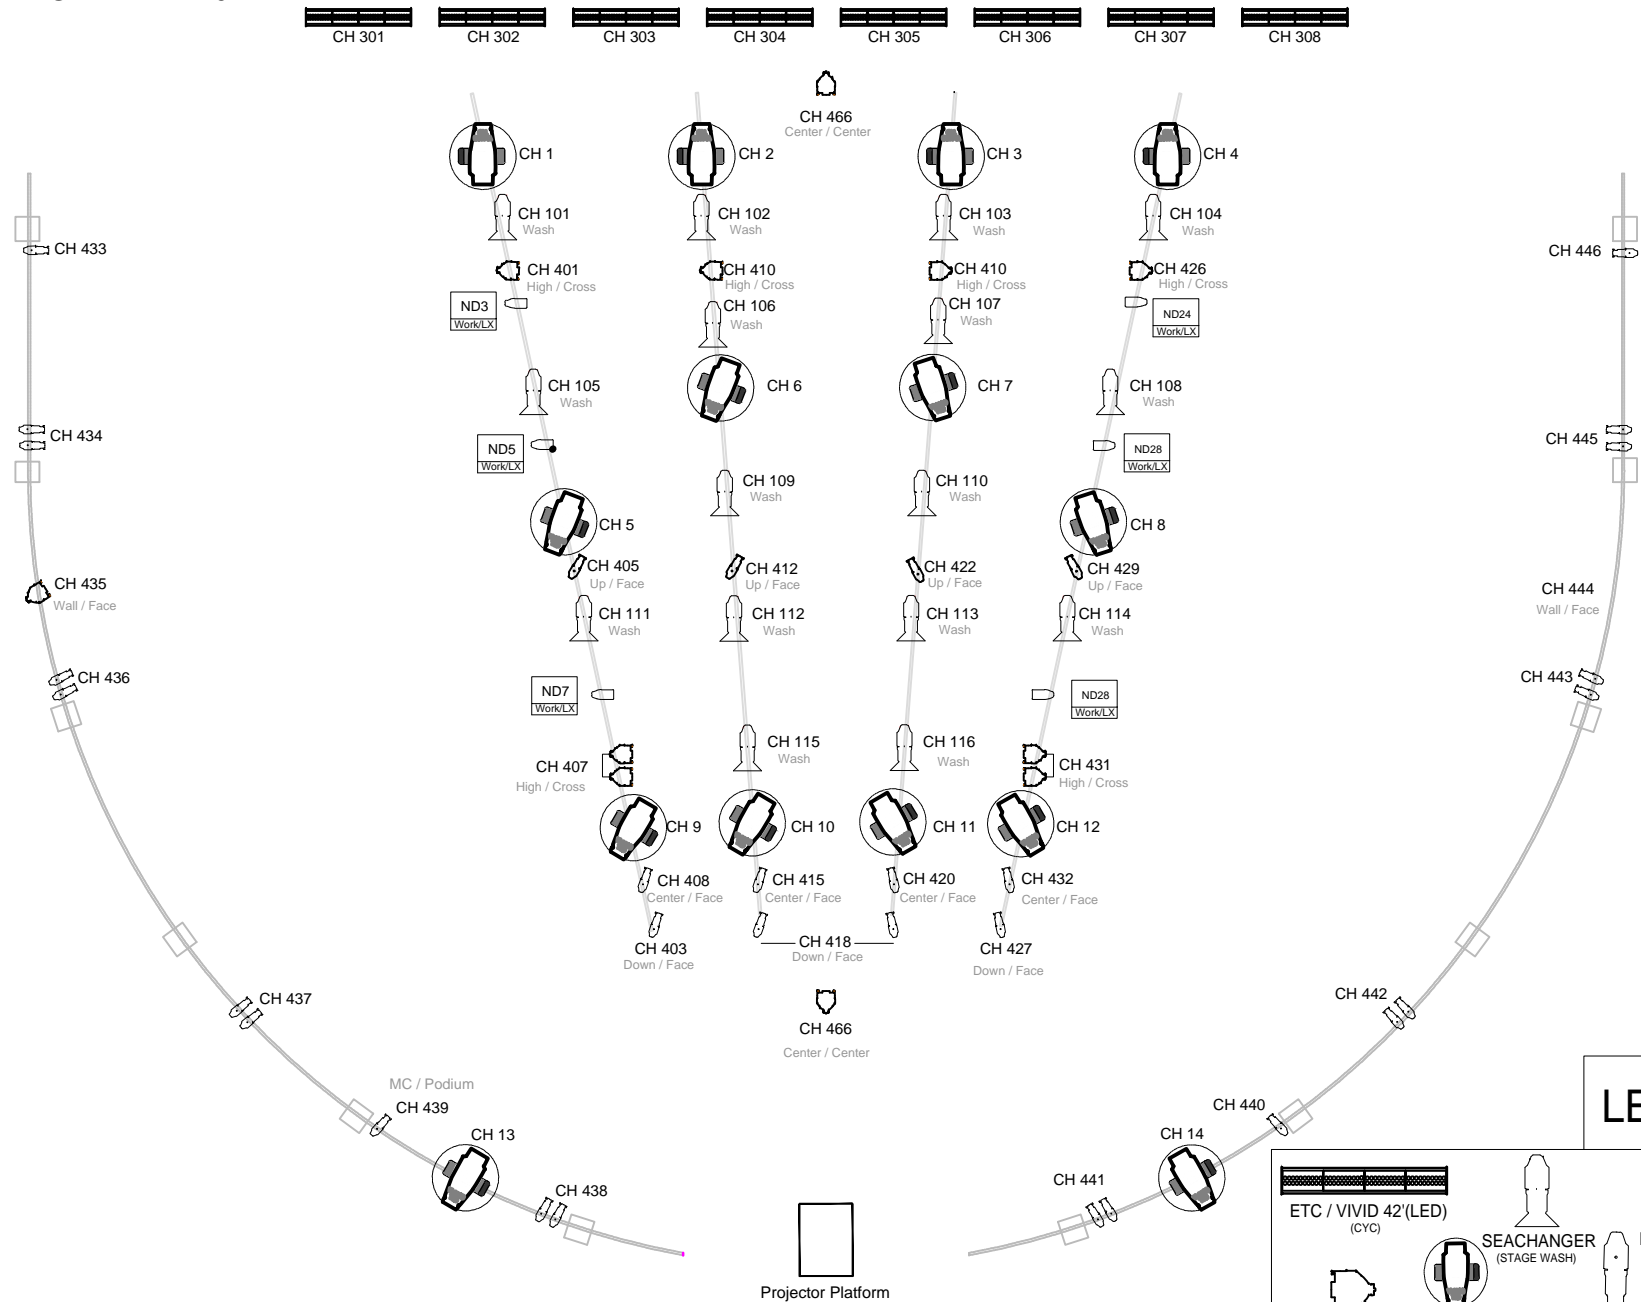

HKAPA
 THE HONG KONG JOCKEY CLUB AMPHITHEATRE
 STANDARD LIGHT PLAN 2021

Not in scale

OverHead

LEGEND

ETC / VIVID 42 (LED) (CYC)	SEACHANGER (STAGE WASH)	KANDOLITE/QUAD (WORK LIGHT)
ETC / PARNEL (HIGH-CROSS)	VL1100 TSD (MULTI-FUNCTION)	ETC/SOURCE 4 26' (FACE LIGHT)

Projector Platform

MC / Podium

CH 439

CH 13

CH 438

CH 441

CH 14

CH 440

CH 442

CH 466

Center / Center

ND3
Work/LX

ND5
Work/LX

ND7
Work/LX

ND24
Work/LX

ND28
Work/LX

ND28
Work/LX